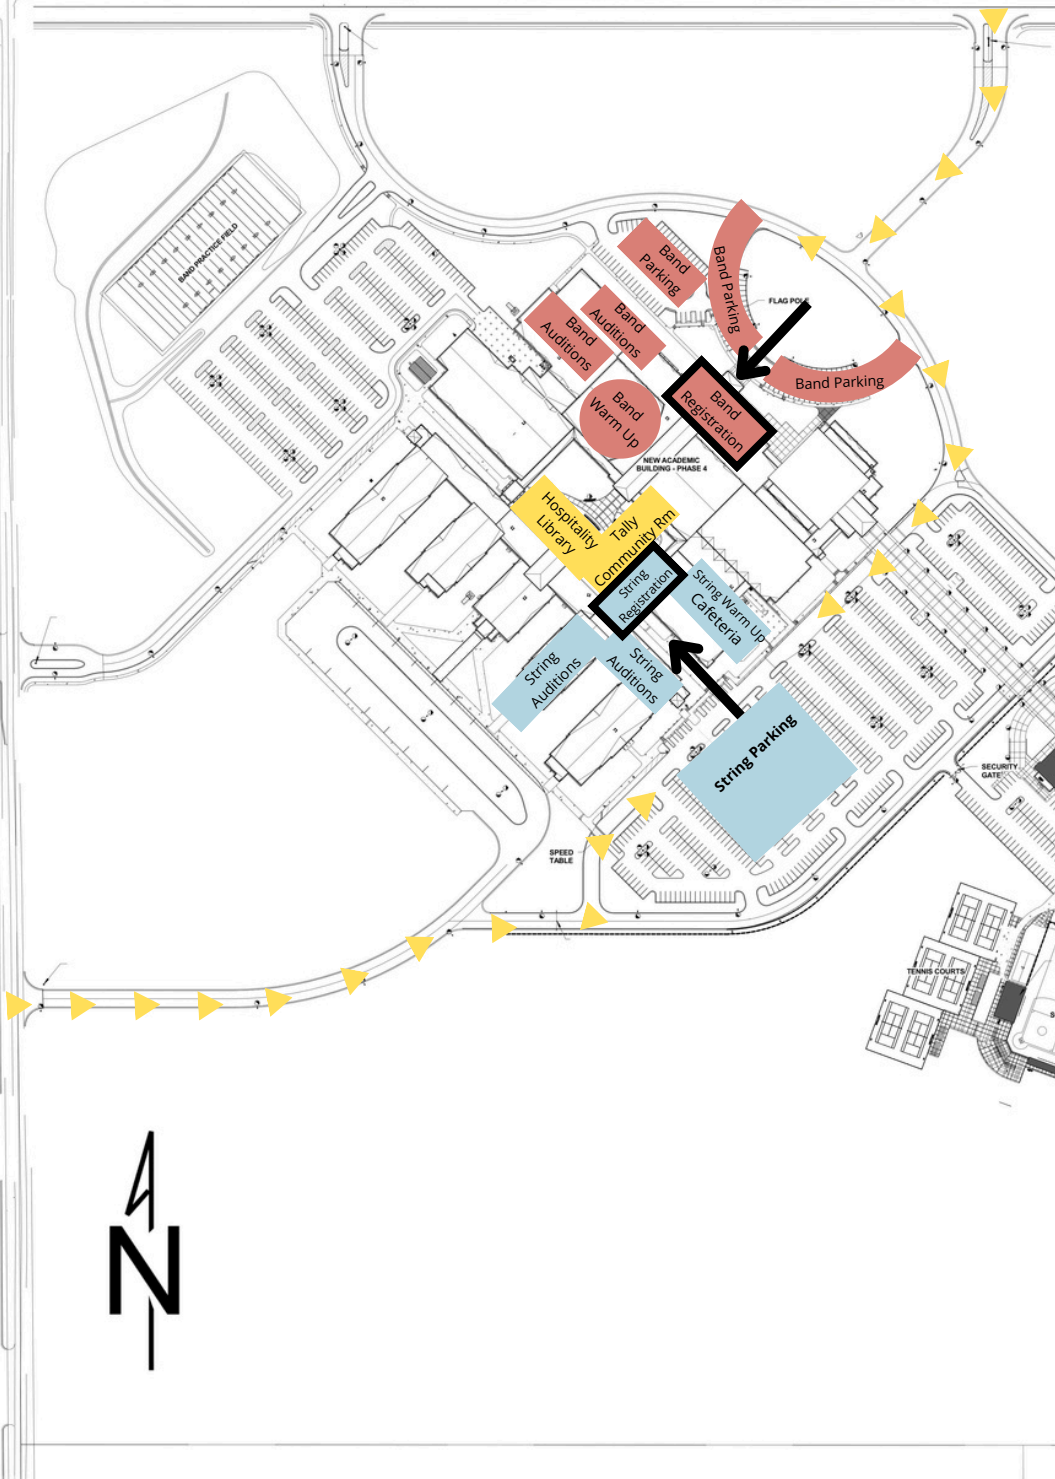

E. Shelby Dr.

Sycamore Rd.

Collierville High School  
11605 E Shelby Dr,  
Collierville, TN 38017

Please encourage your students to use the proper entrance for the band and string auditions.

Band entrance and parking is located at the main entrance of CHS. The best road entrance is from Shelby Dr.

String entrance and parking is on the south side across from the athletic fields. Best road entrance is from Sycamore Rd., if you enter from Shelby Dr. follow signs around the side to the left.