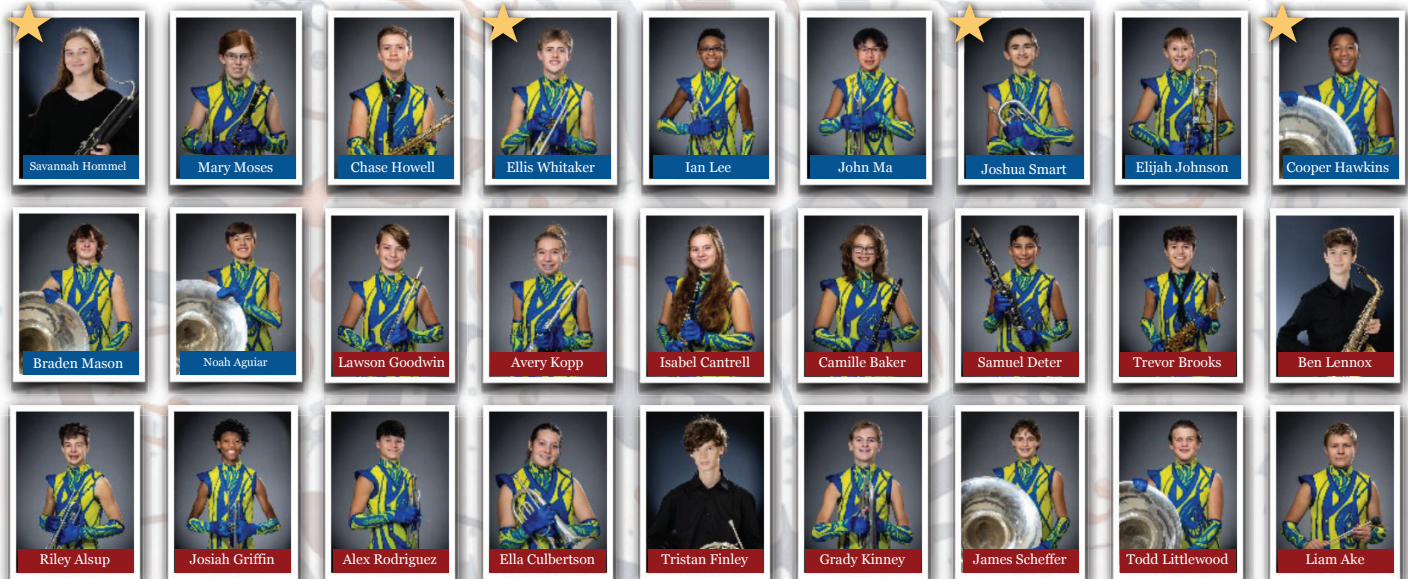

ALL WEST TN SENIOR 11-12 BAND

★ ALL STATE PARTICIPANTS

ALL WEST TN SYMPHONY ORCHESTRA

ALL WEST TN JAZZ BAND

ALL WEST TN SENIOR 9-10 BAND

CONGRATULATIONS! ALTERNATES

All West 11/12 Band - Homar Alejandre, Sage Olson, Marie Bice & Jonah Atkinson